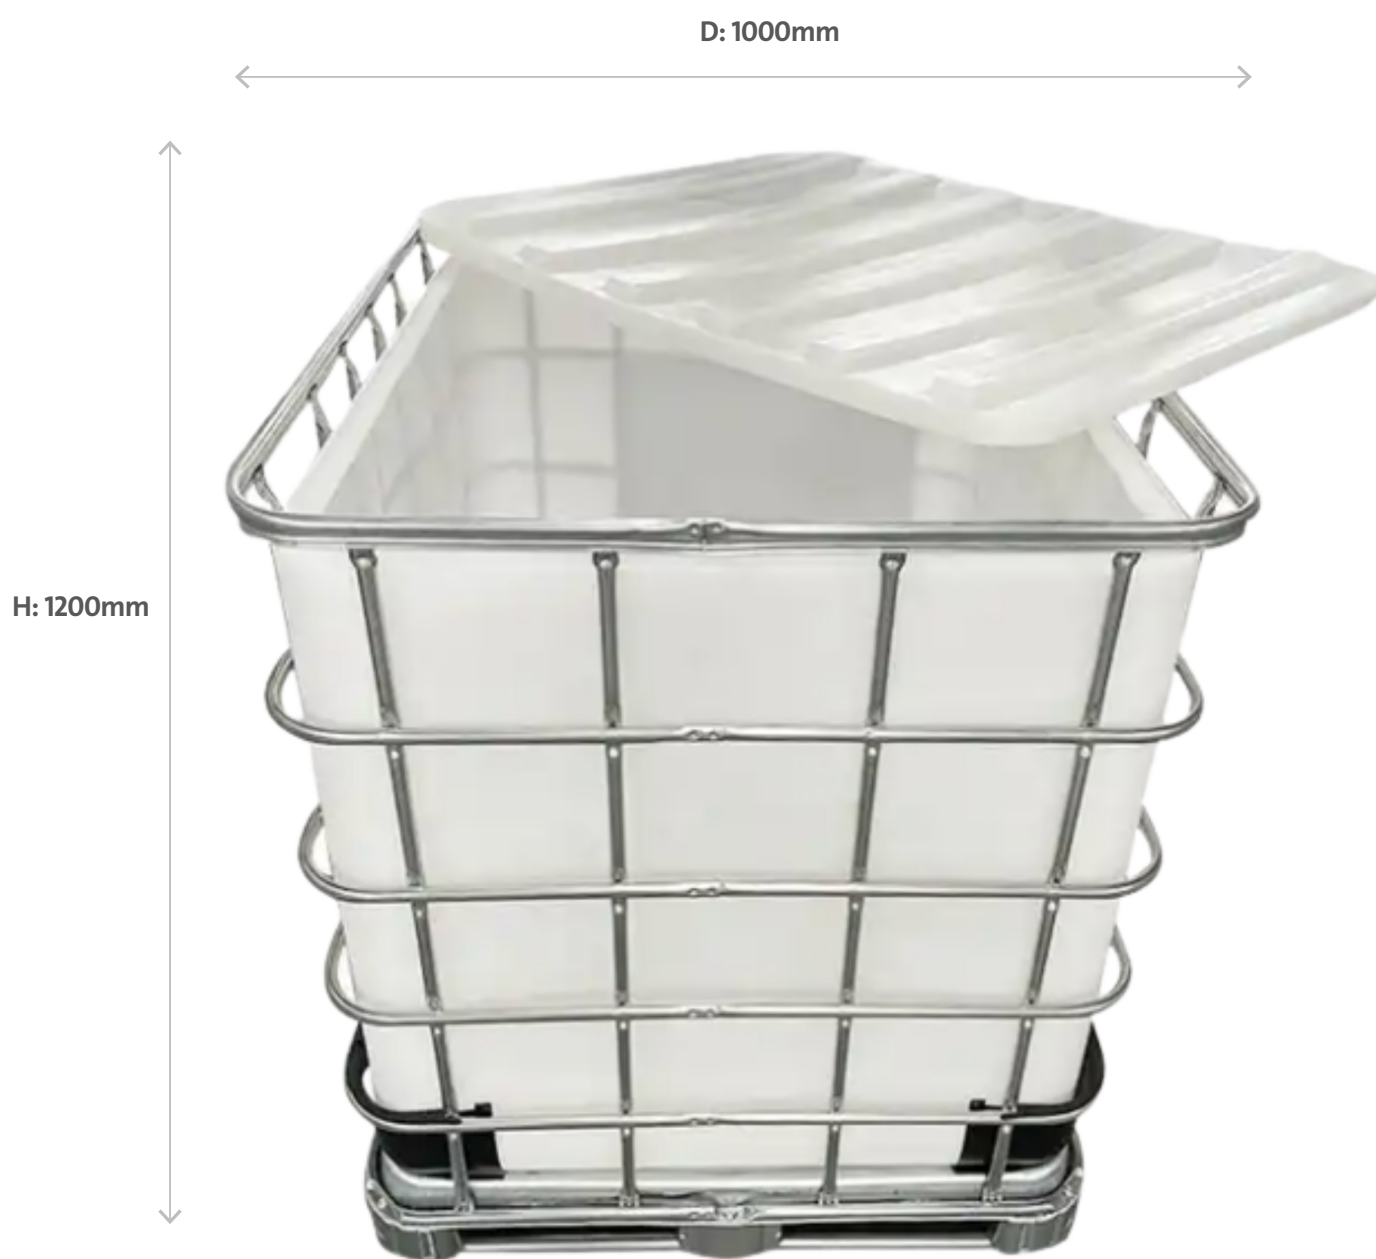

HAZARDOUS WASTE - LARGE WEEE

Open Top IBC 1000 Litre