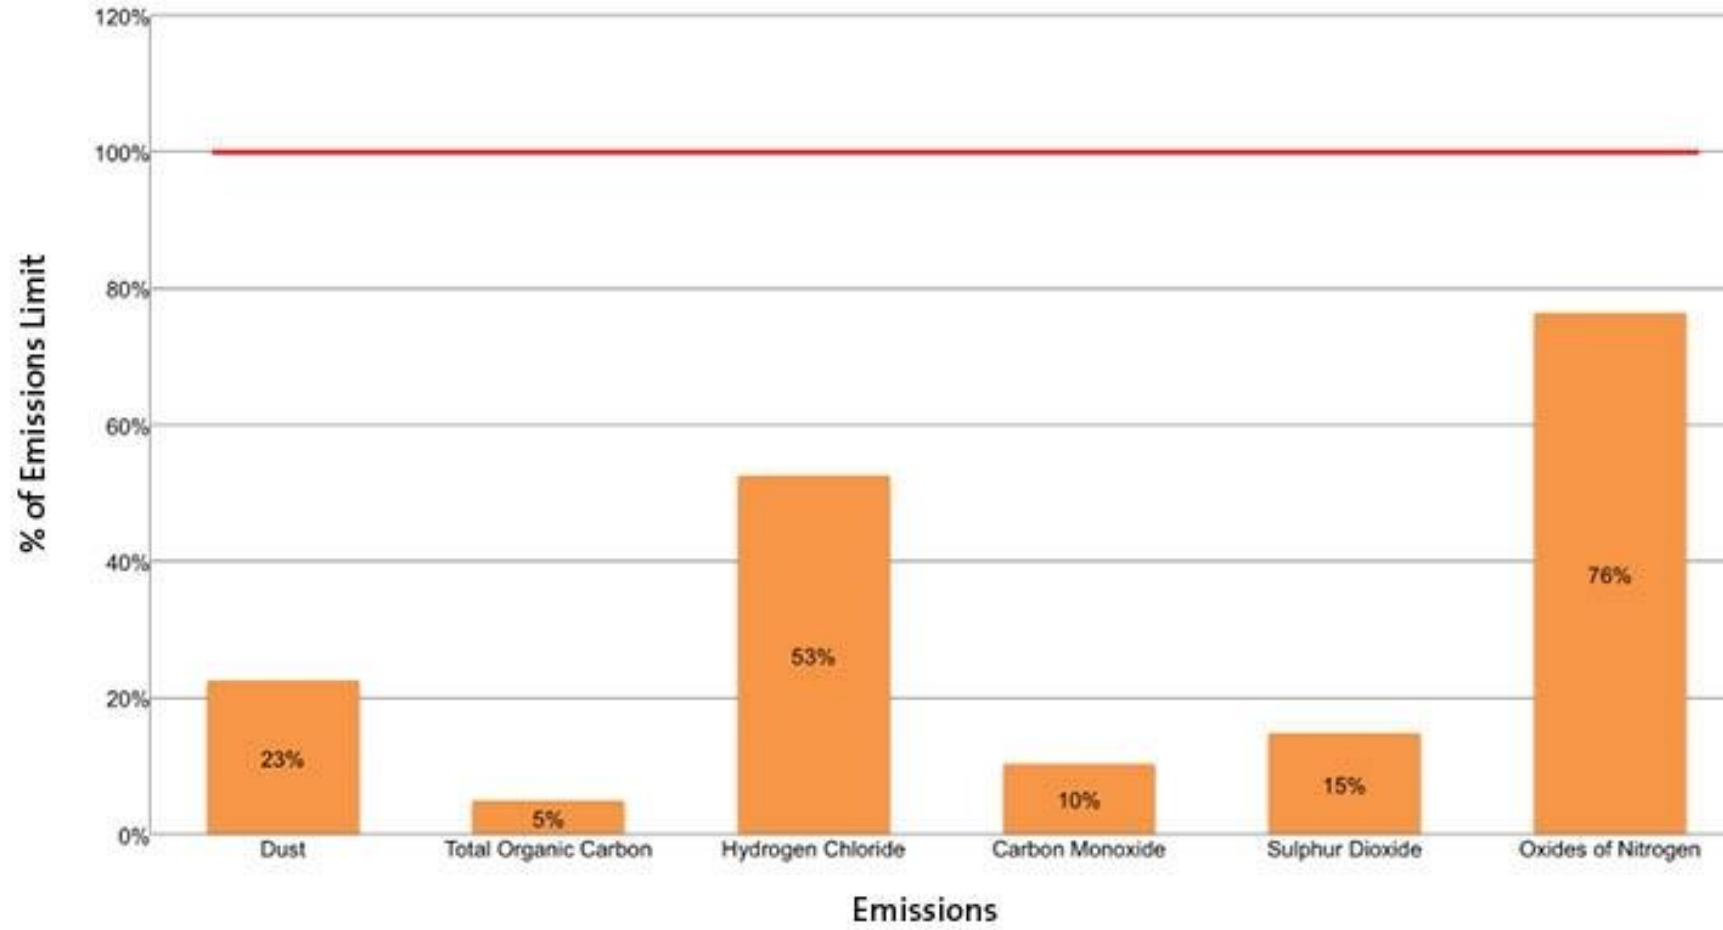

August 2010

Average Daily Emissions