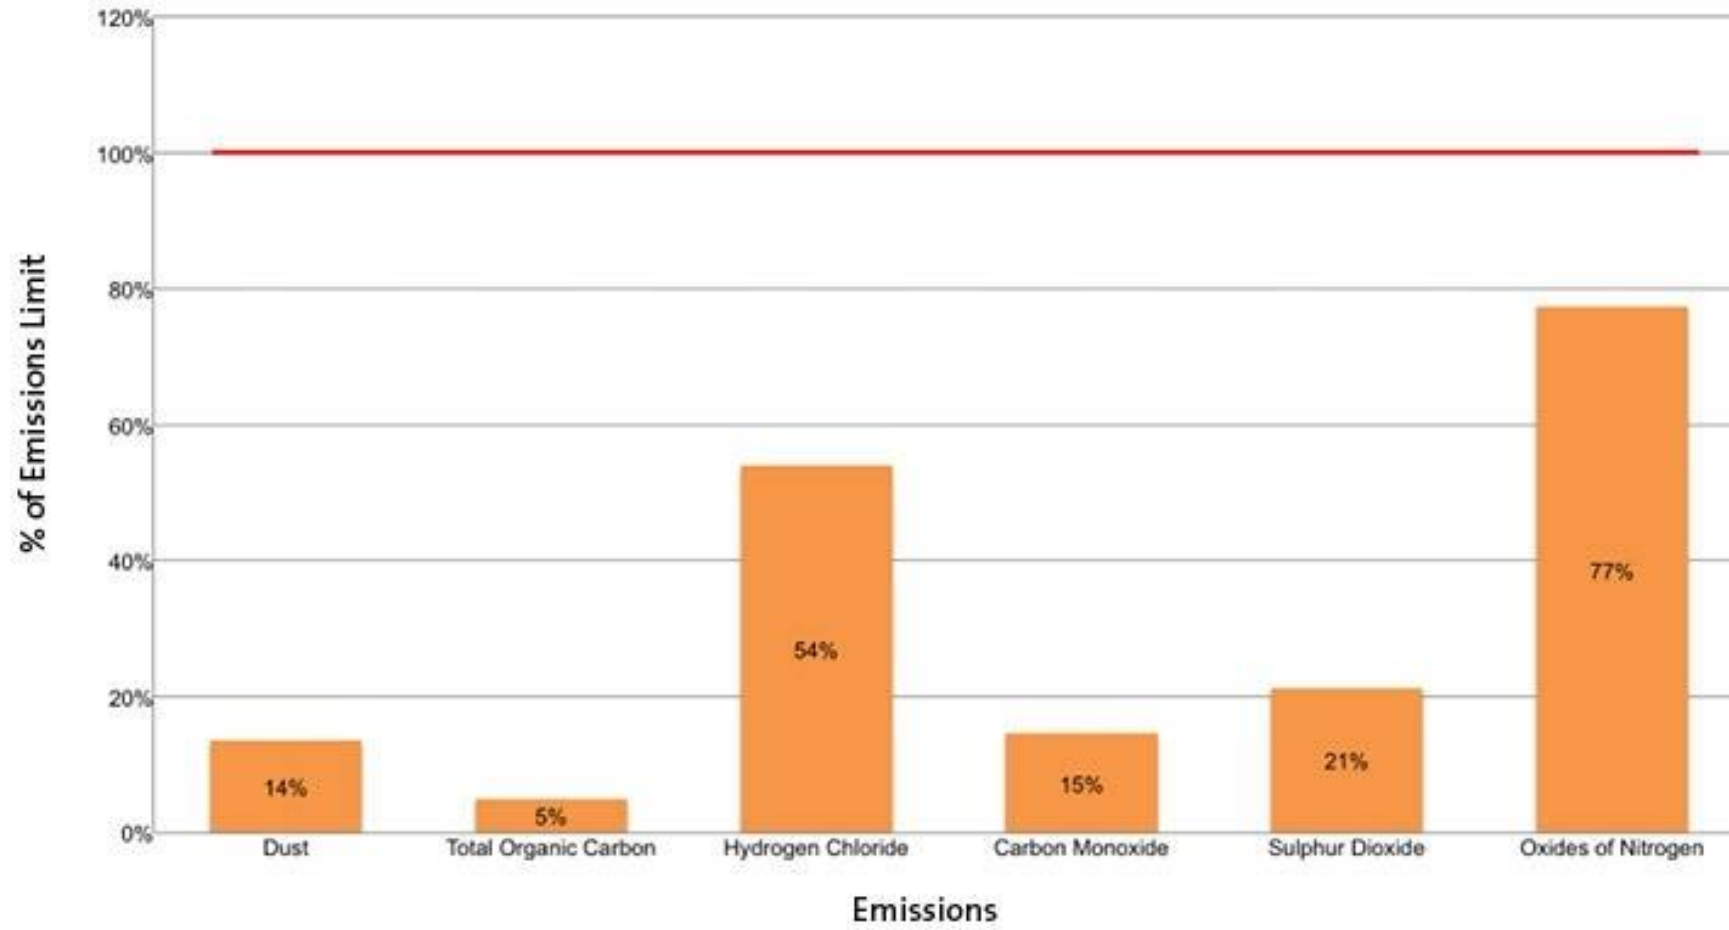

April 2010

Average Daily Emissions