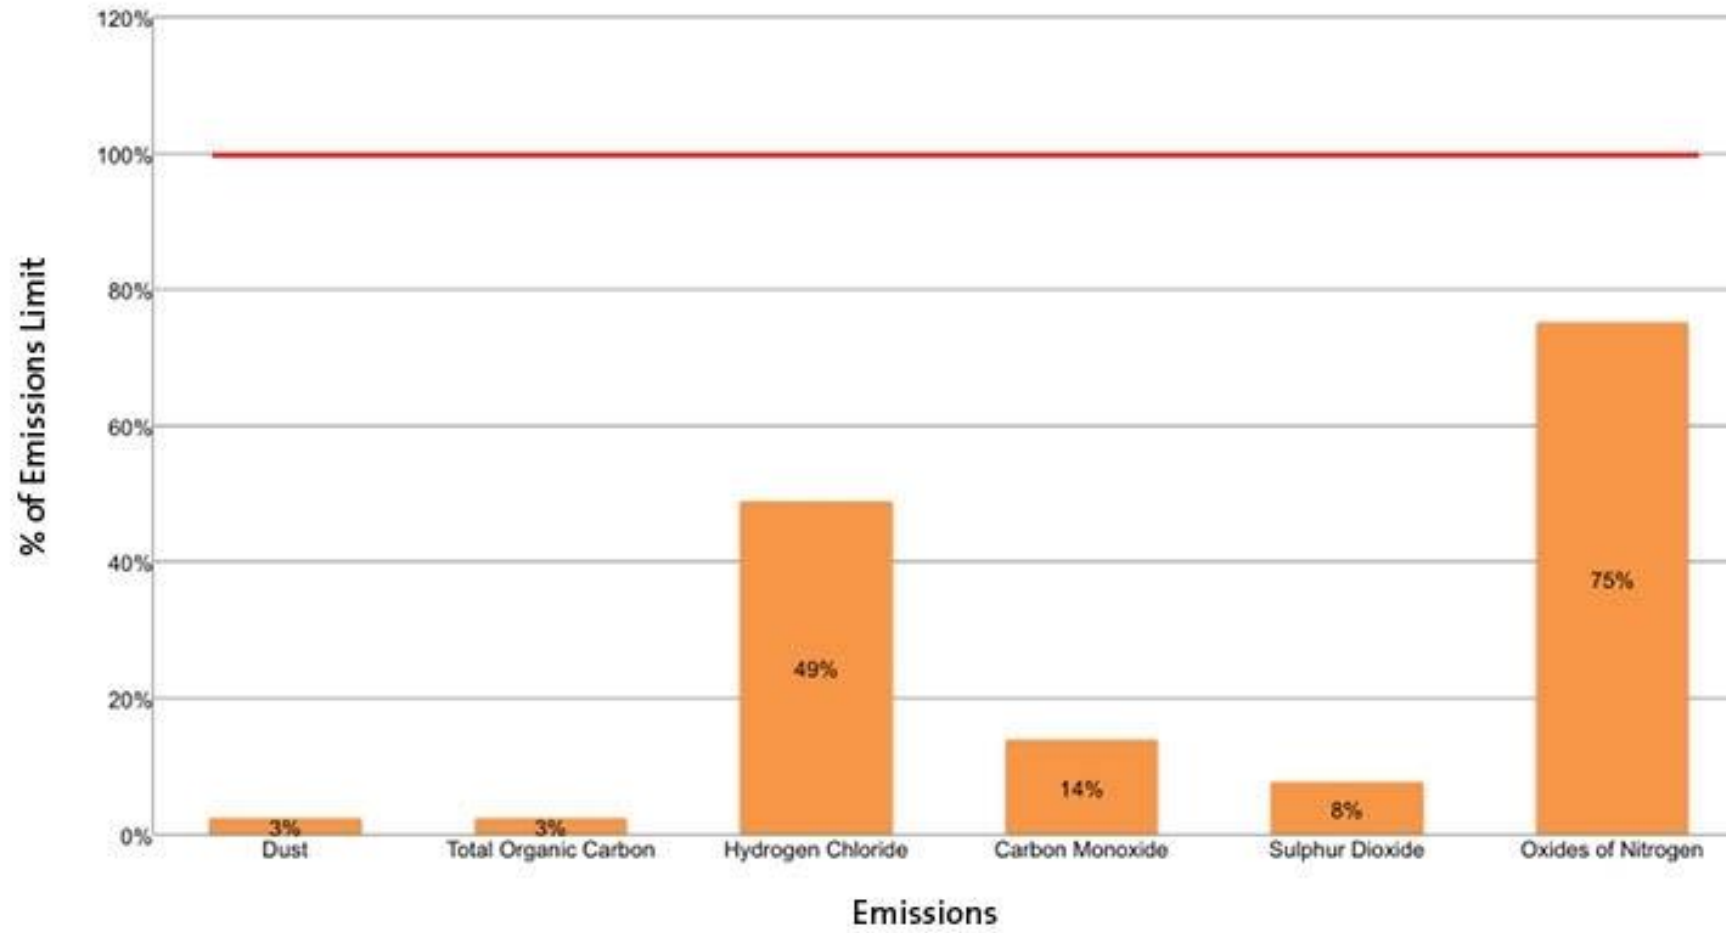

August 2012

Average Daily Emissions