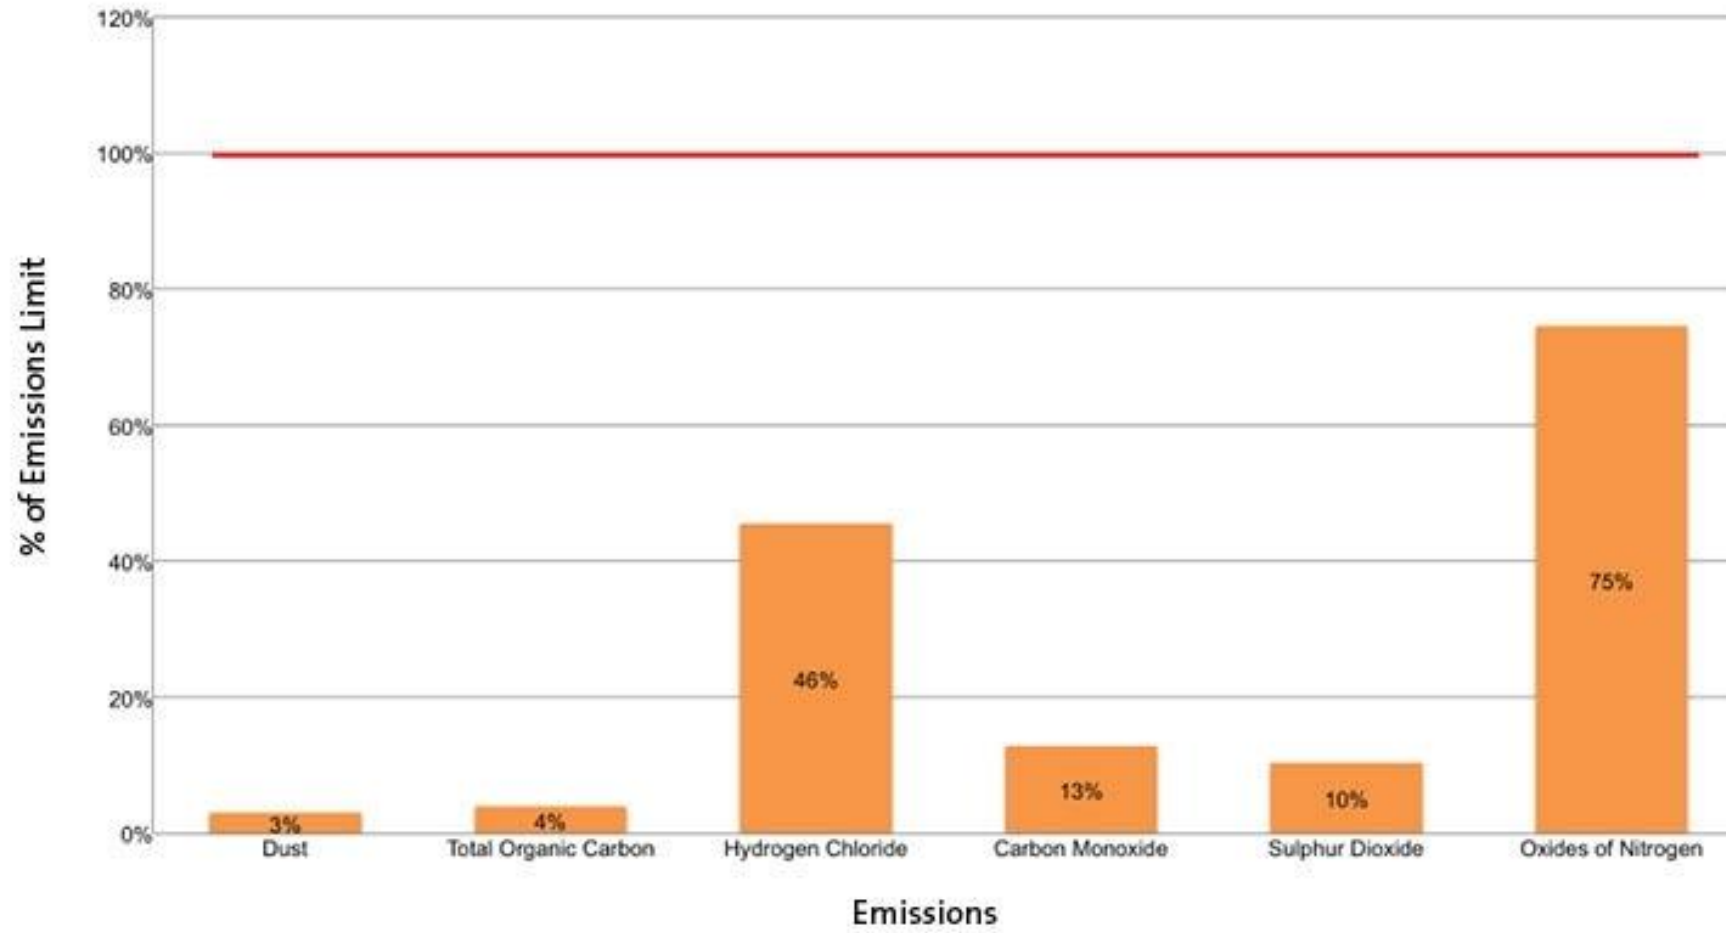

July 2012

Average Daily Emissions