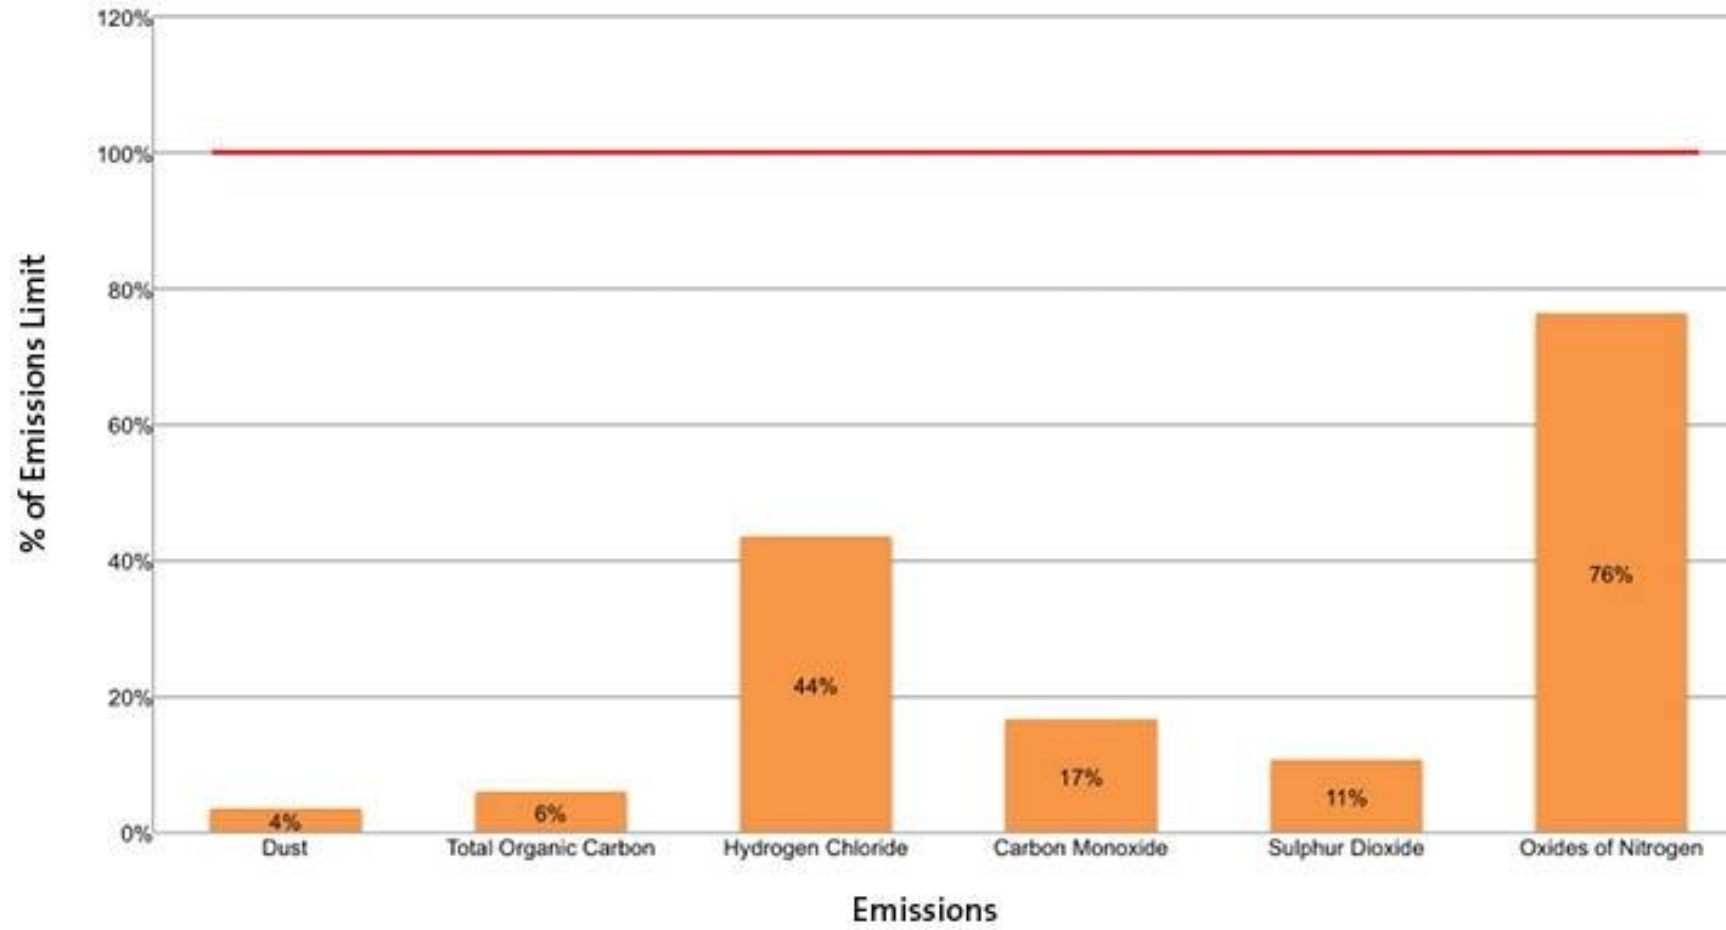

October 2012

Average Daily Emissions