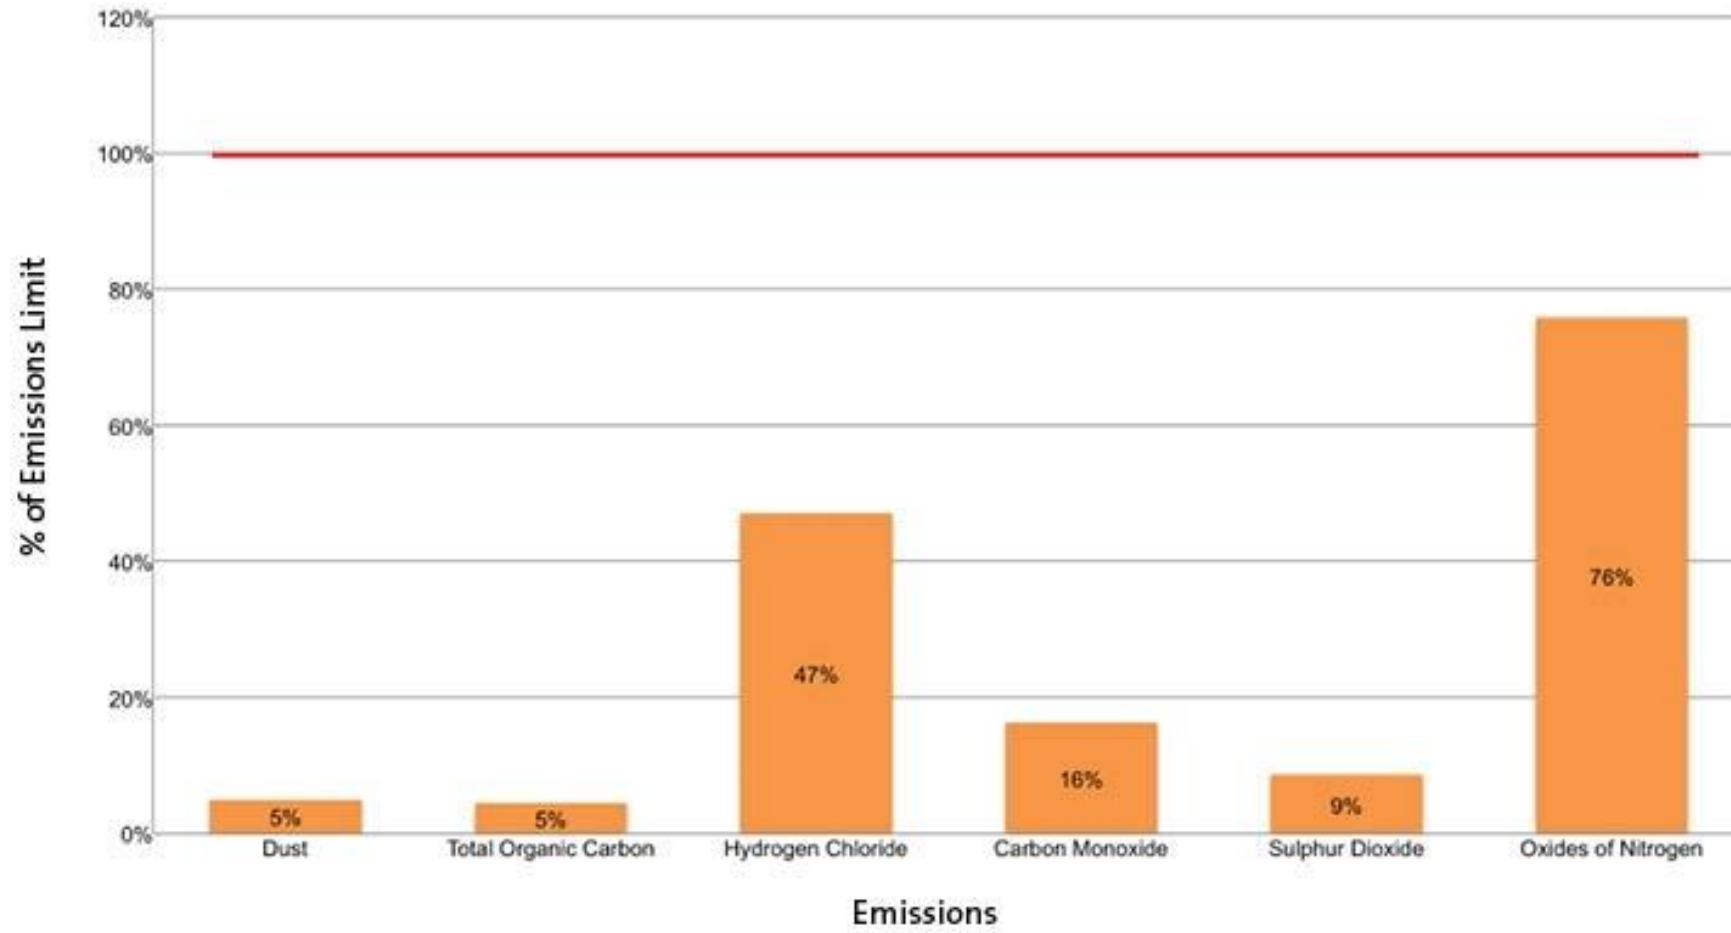

September 2012

Average Daily Emissions