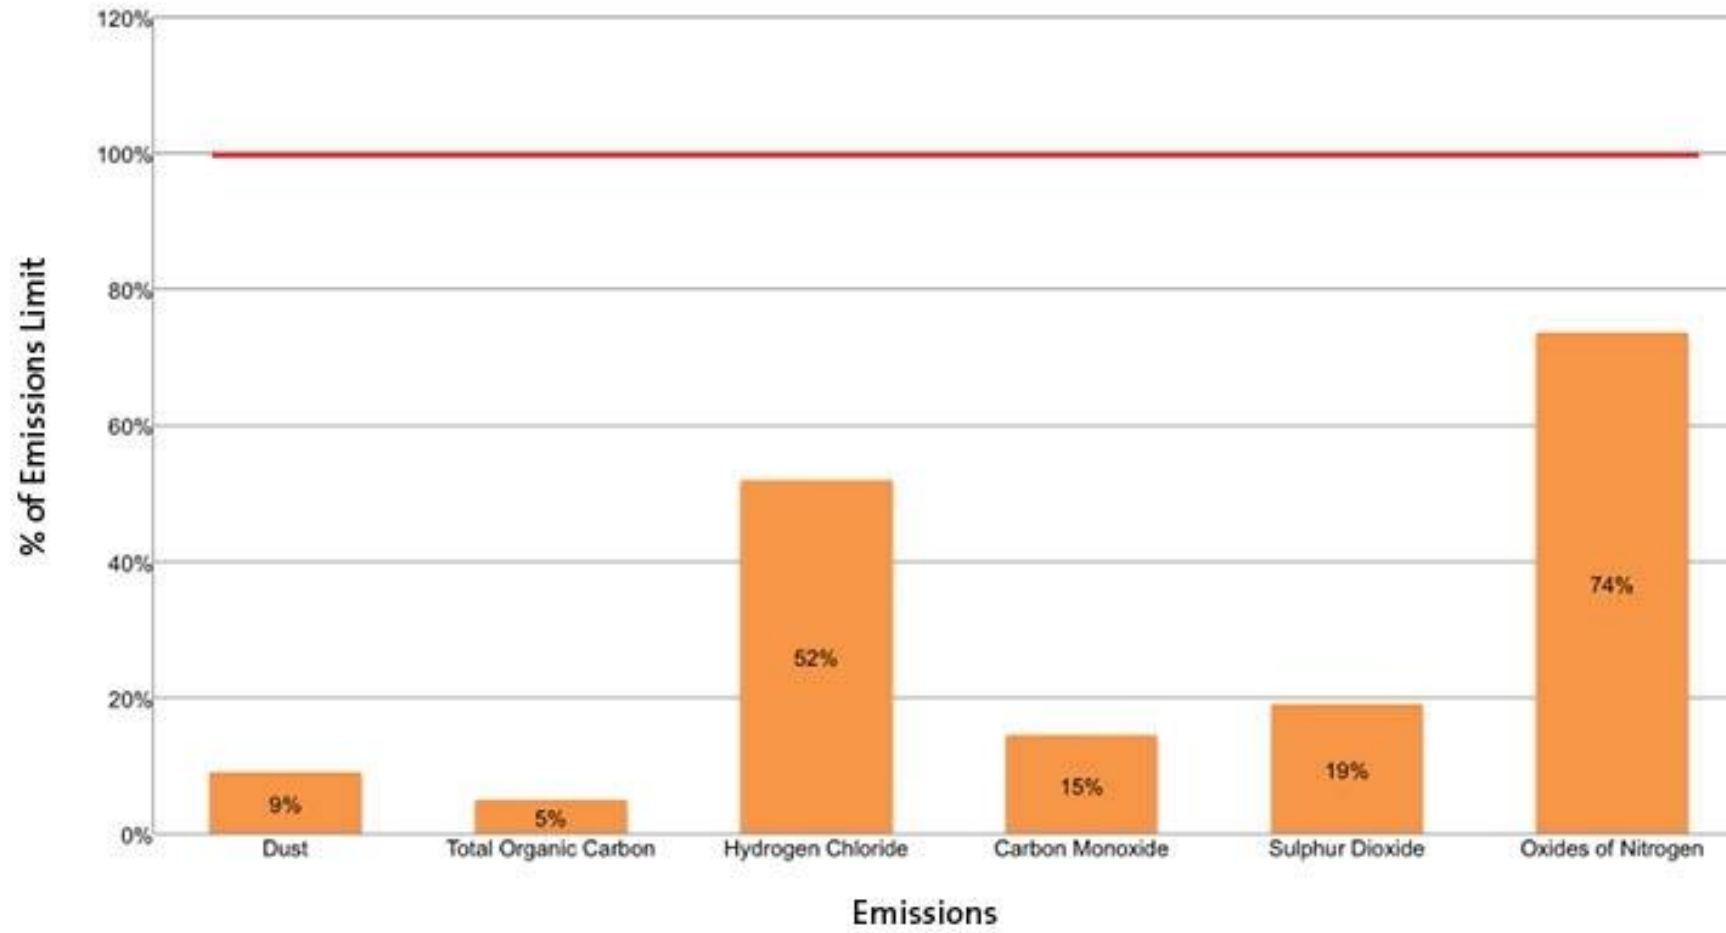

February 2015

Average Daily Emissions