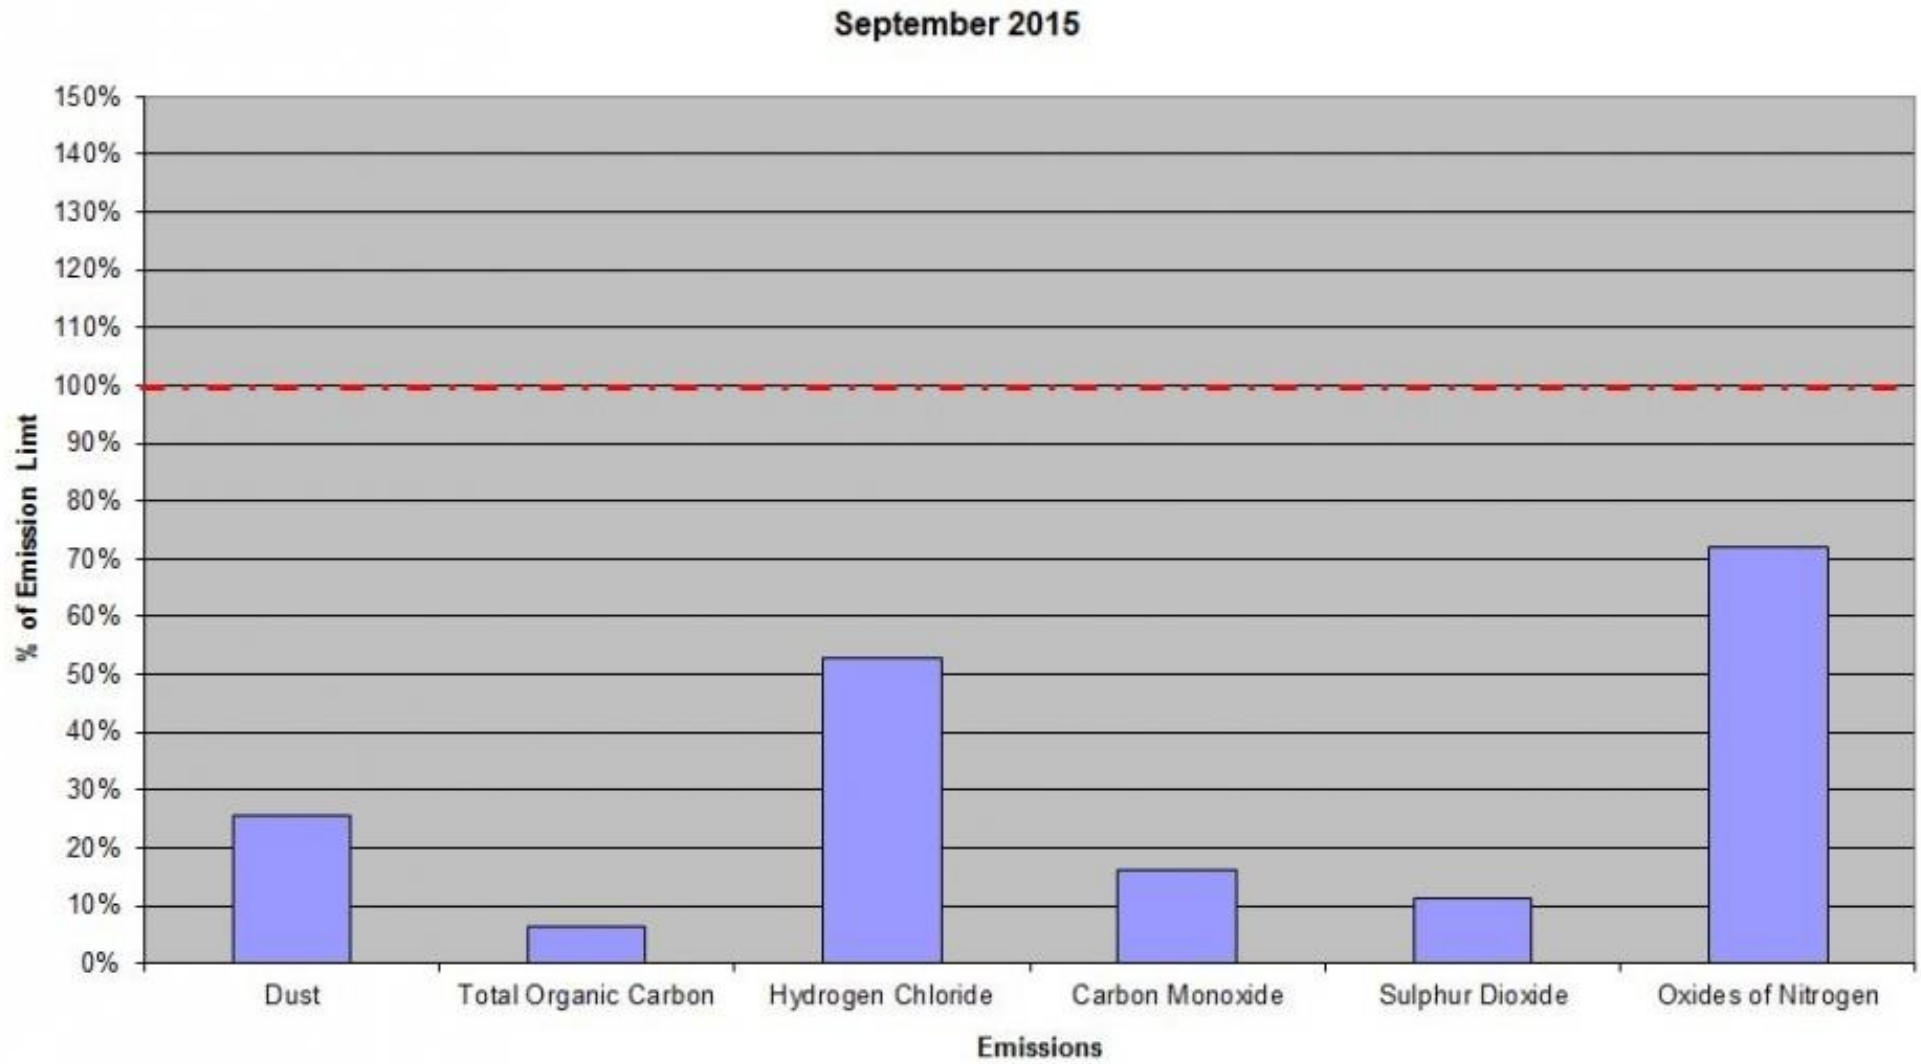

September 2015