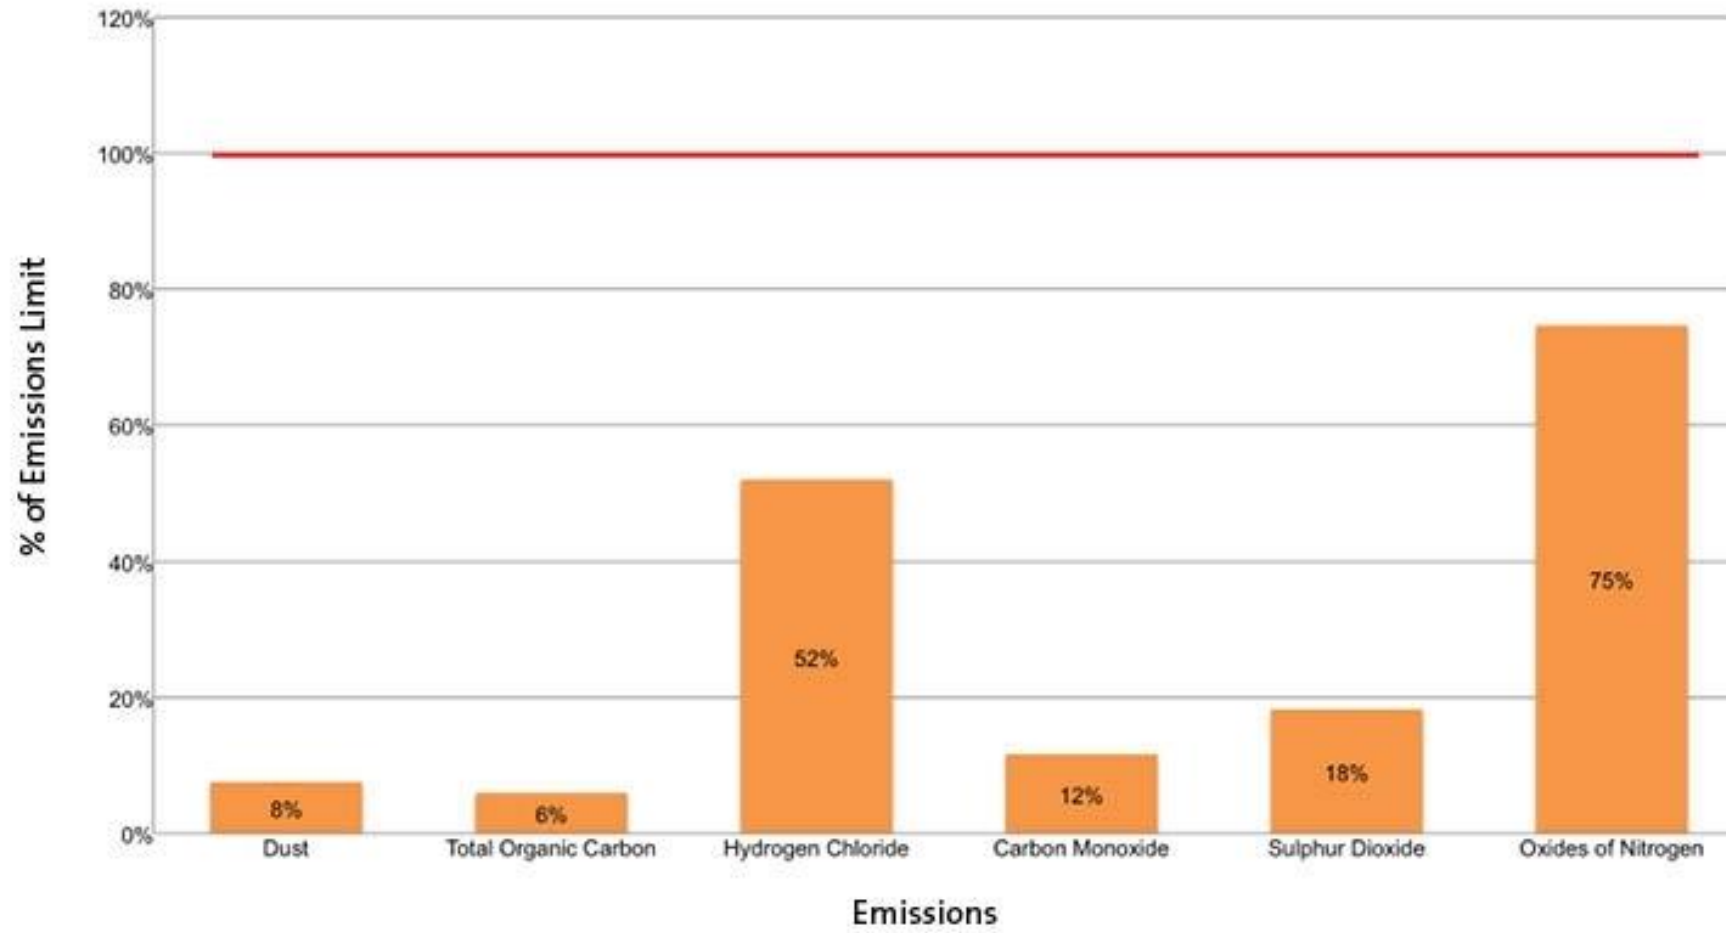

## Average Daily Emissions

February 2015