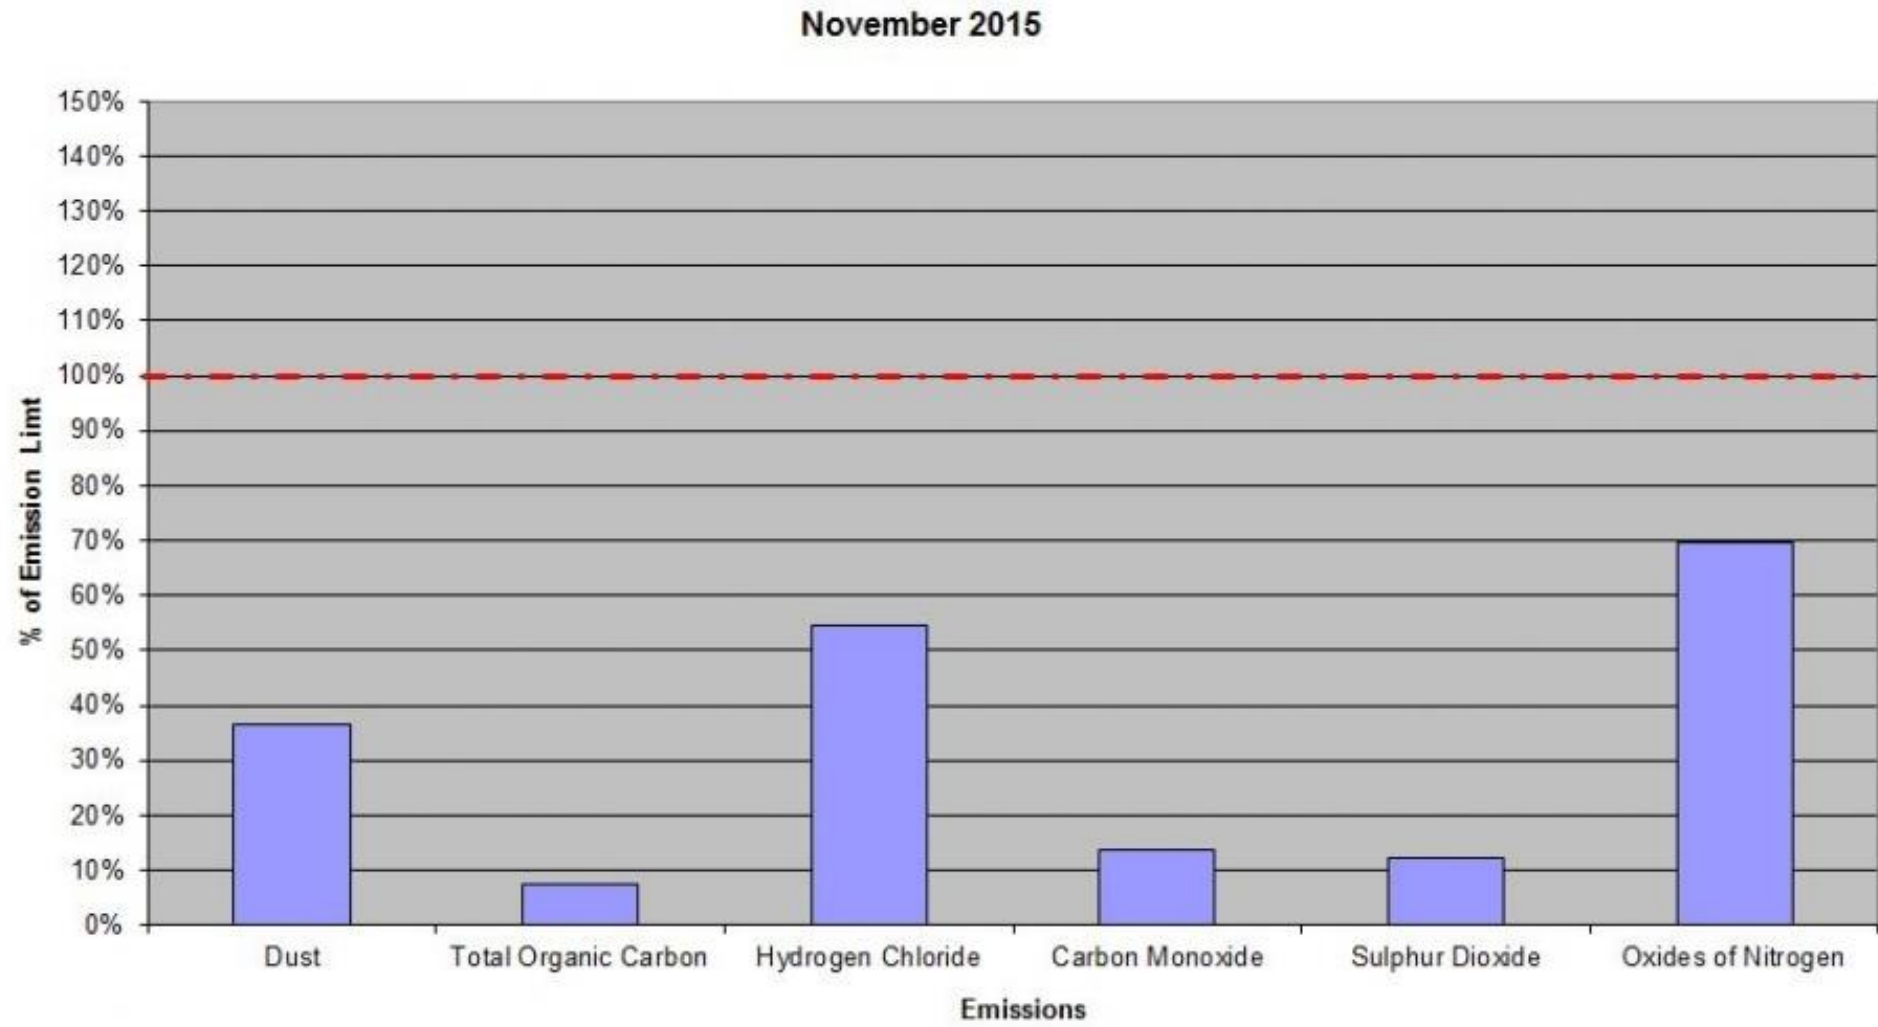

November 2015