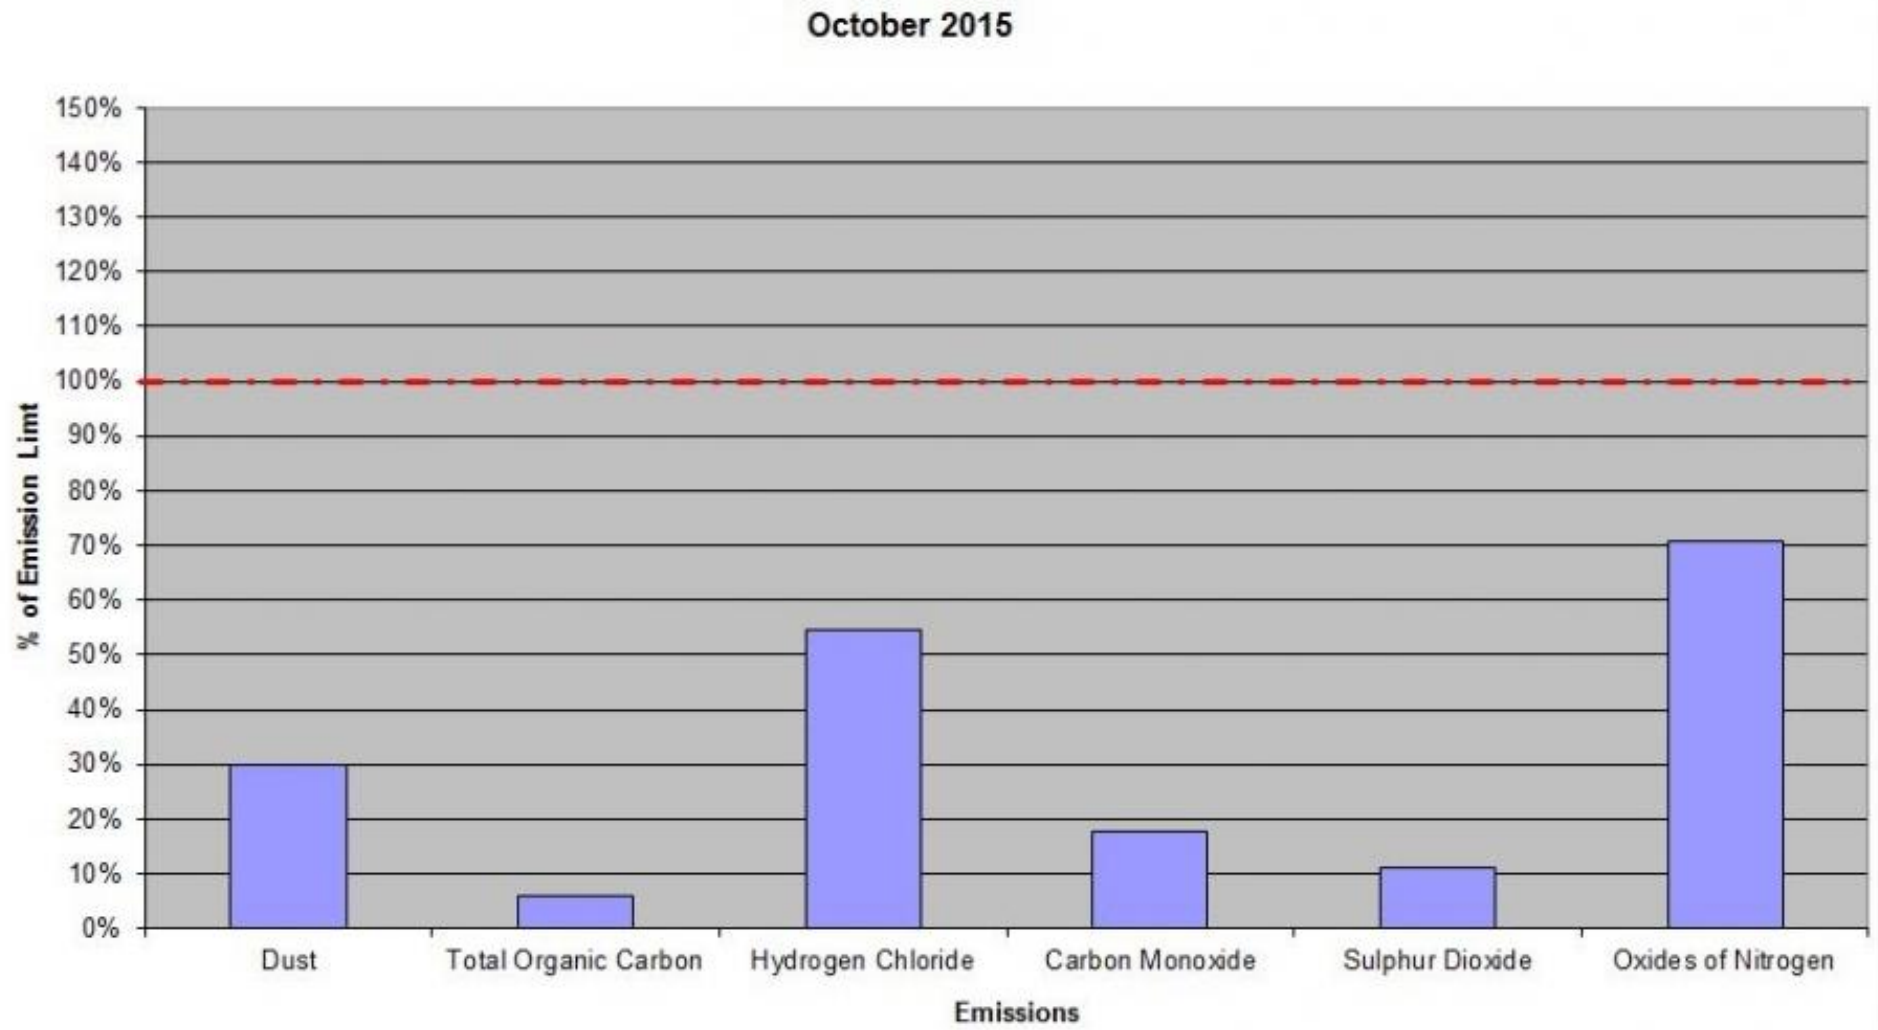

October 2015